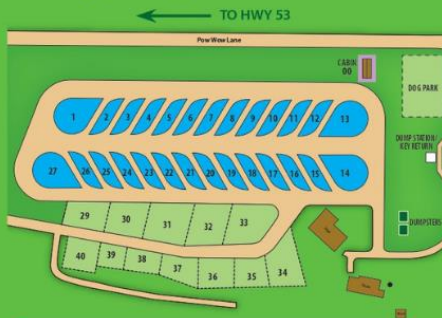

Pair
2 same rank

A

High Card
Highest ranking card, no hands

Pick up your game card
in the Camp Store or at
any player's station!

608-582-2995

www.championsriversideresort.com

email: camp@championsriversideresort.com